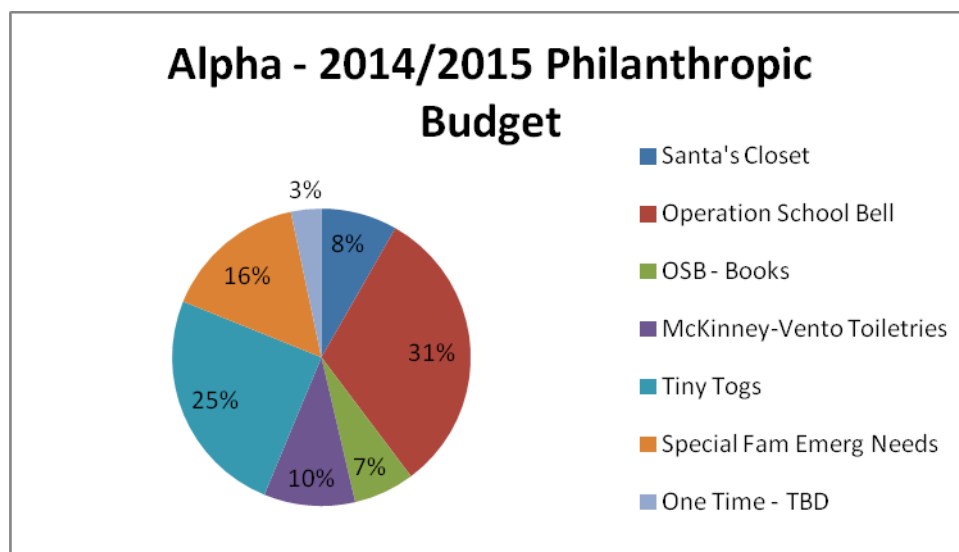

Philanthropy

Assistance League Professional Humanitarian Auxiliary (ALPHA)

Assistance League Professional Humanitarian Auxiliary (ALPHA) is an auxiliary of Fullerton's Assistance League Chapter. Our members are professional women who want to contribute to the community in a meaningful way. Our purpose is:

“To carry on programs of philanthropic work in our communities.”

Since 1992, ALPHA has hosted *A Day of Authors*, where prominent authors inform and entertain over 500 book lovers. This is our primary source of funding for our philanthropic work. We generate approximately $35,000 per year. Below is a summary of the charities we support.

Santa's Closet: Check given to Assistance League of Fullerton (ALF) in the fall to support this holiday project.

Operation School Bell: Backpacks, supplies and books.

McKinney-Vento Homeless Students Toiletry Project: Toiletries including shampoo, cream rinse, body wash, deodorant, toothbrush/paste, mouthwash, lip balm and washcloth purchased and assembled to provide to FSD students in need twice a year.

Tiny Togs:

- The Committee purchases items and coordinates package assembly
- Garments including pants, shorts, shirts, socks, bibs and pajamas
- Supports ages 6 months to 24 months

Special Families Emergency Needs:

Support FSN needs for portable bedding/playpens and highchairs for local families in need.