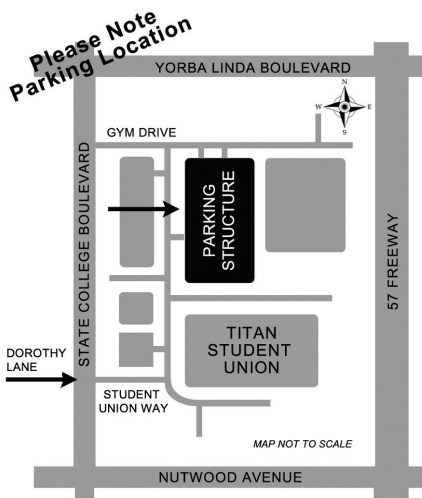

Directions & Map

Titan Student Union California State University, Fullerton

Enter the campus off State College Boulevard at Student Union Way (closer to Nutwood Avenue) or Gym Drive (closer to Yorba Linda Boulevard). If entering on Student Union Way, make an immediate left on W. Campus Drive and follow to entrance of State College Parking Structure on the right side. If entering on Gym Drive, continue past W. Campus Drive to entrance of State College Parking Structure on the right side.

FREE PARKING

In the State College parking structure off Student Union Way and Gym Drive, north of the Titan Student Center

Titan Student Union
California State University, Fullerton
800 N. State College Blvd.
Fullerton, CA 92831